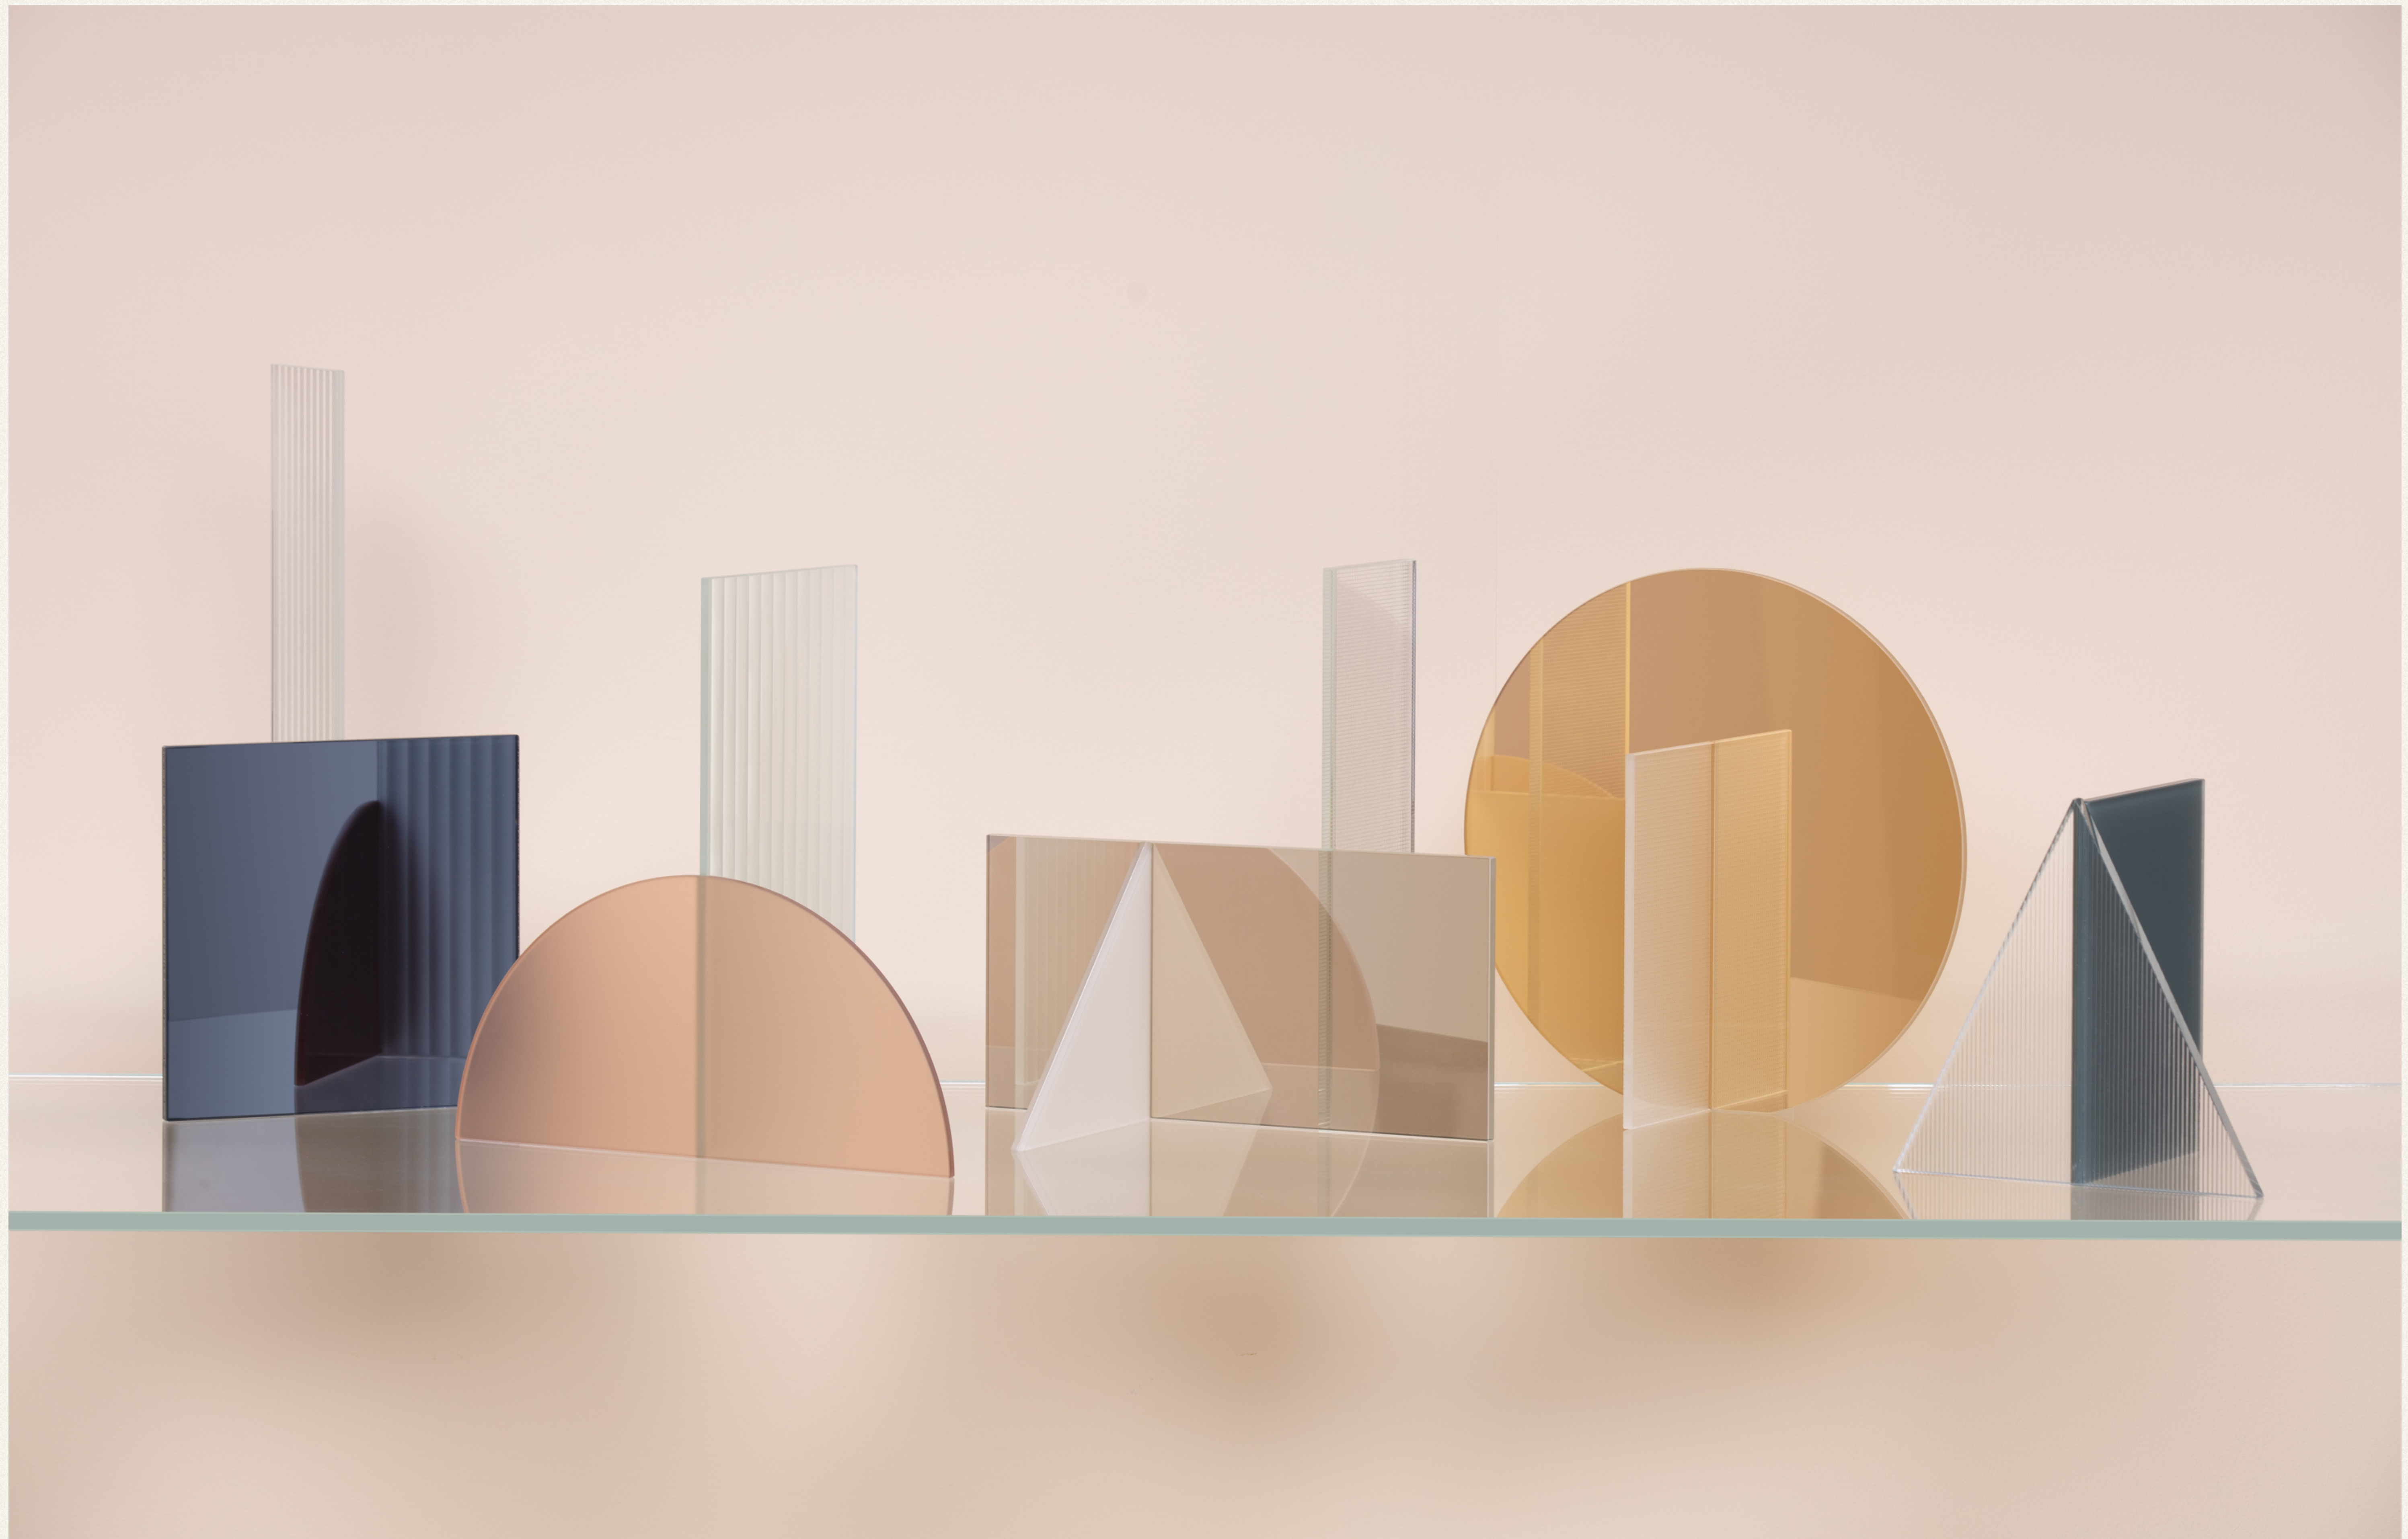

OmniDecor
GLASS DESIGN

intro

sculptures

design Lidia Covello

a tribute to the great masters of
20th century visual aesthetics,
celebrating the bold exploration of
psychic depths and the interplay of
shapes, colors, lines, and surfaces