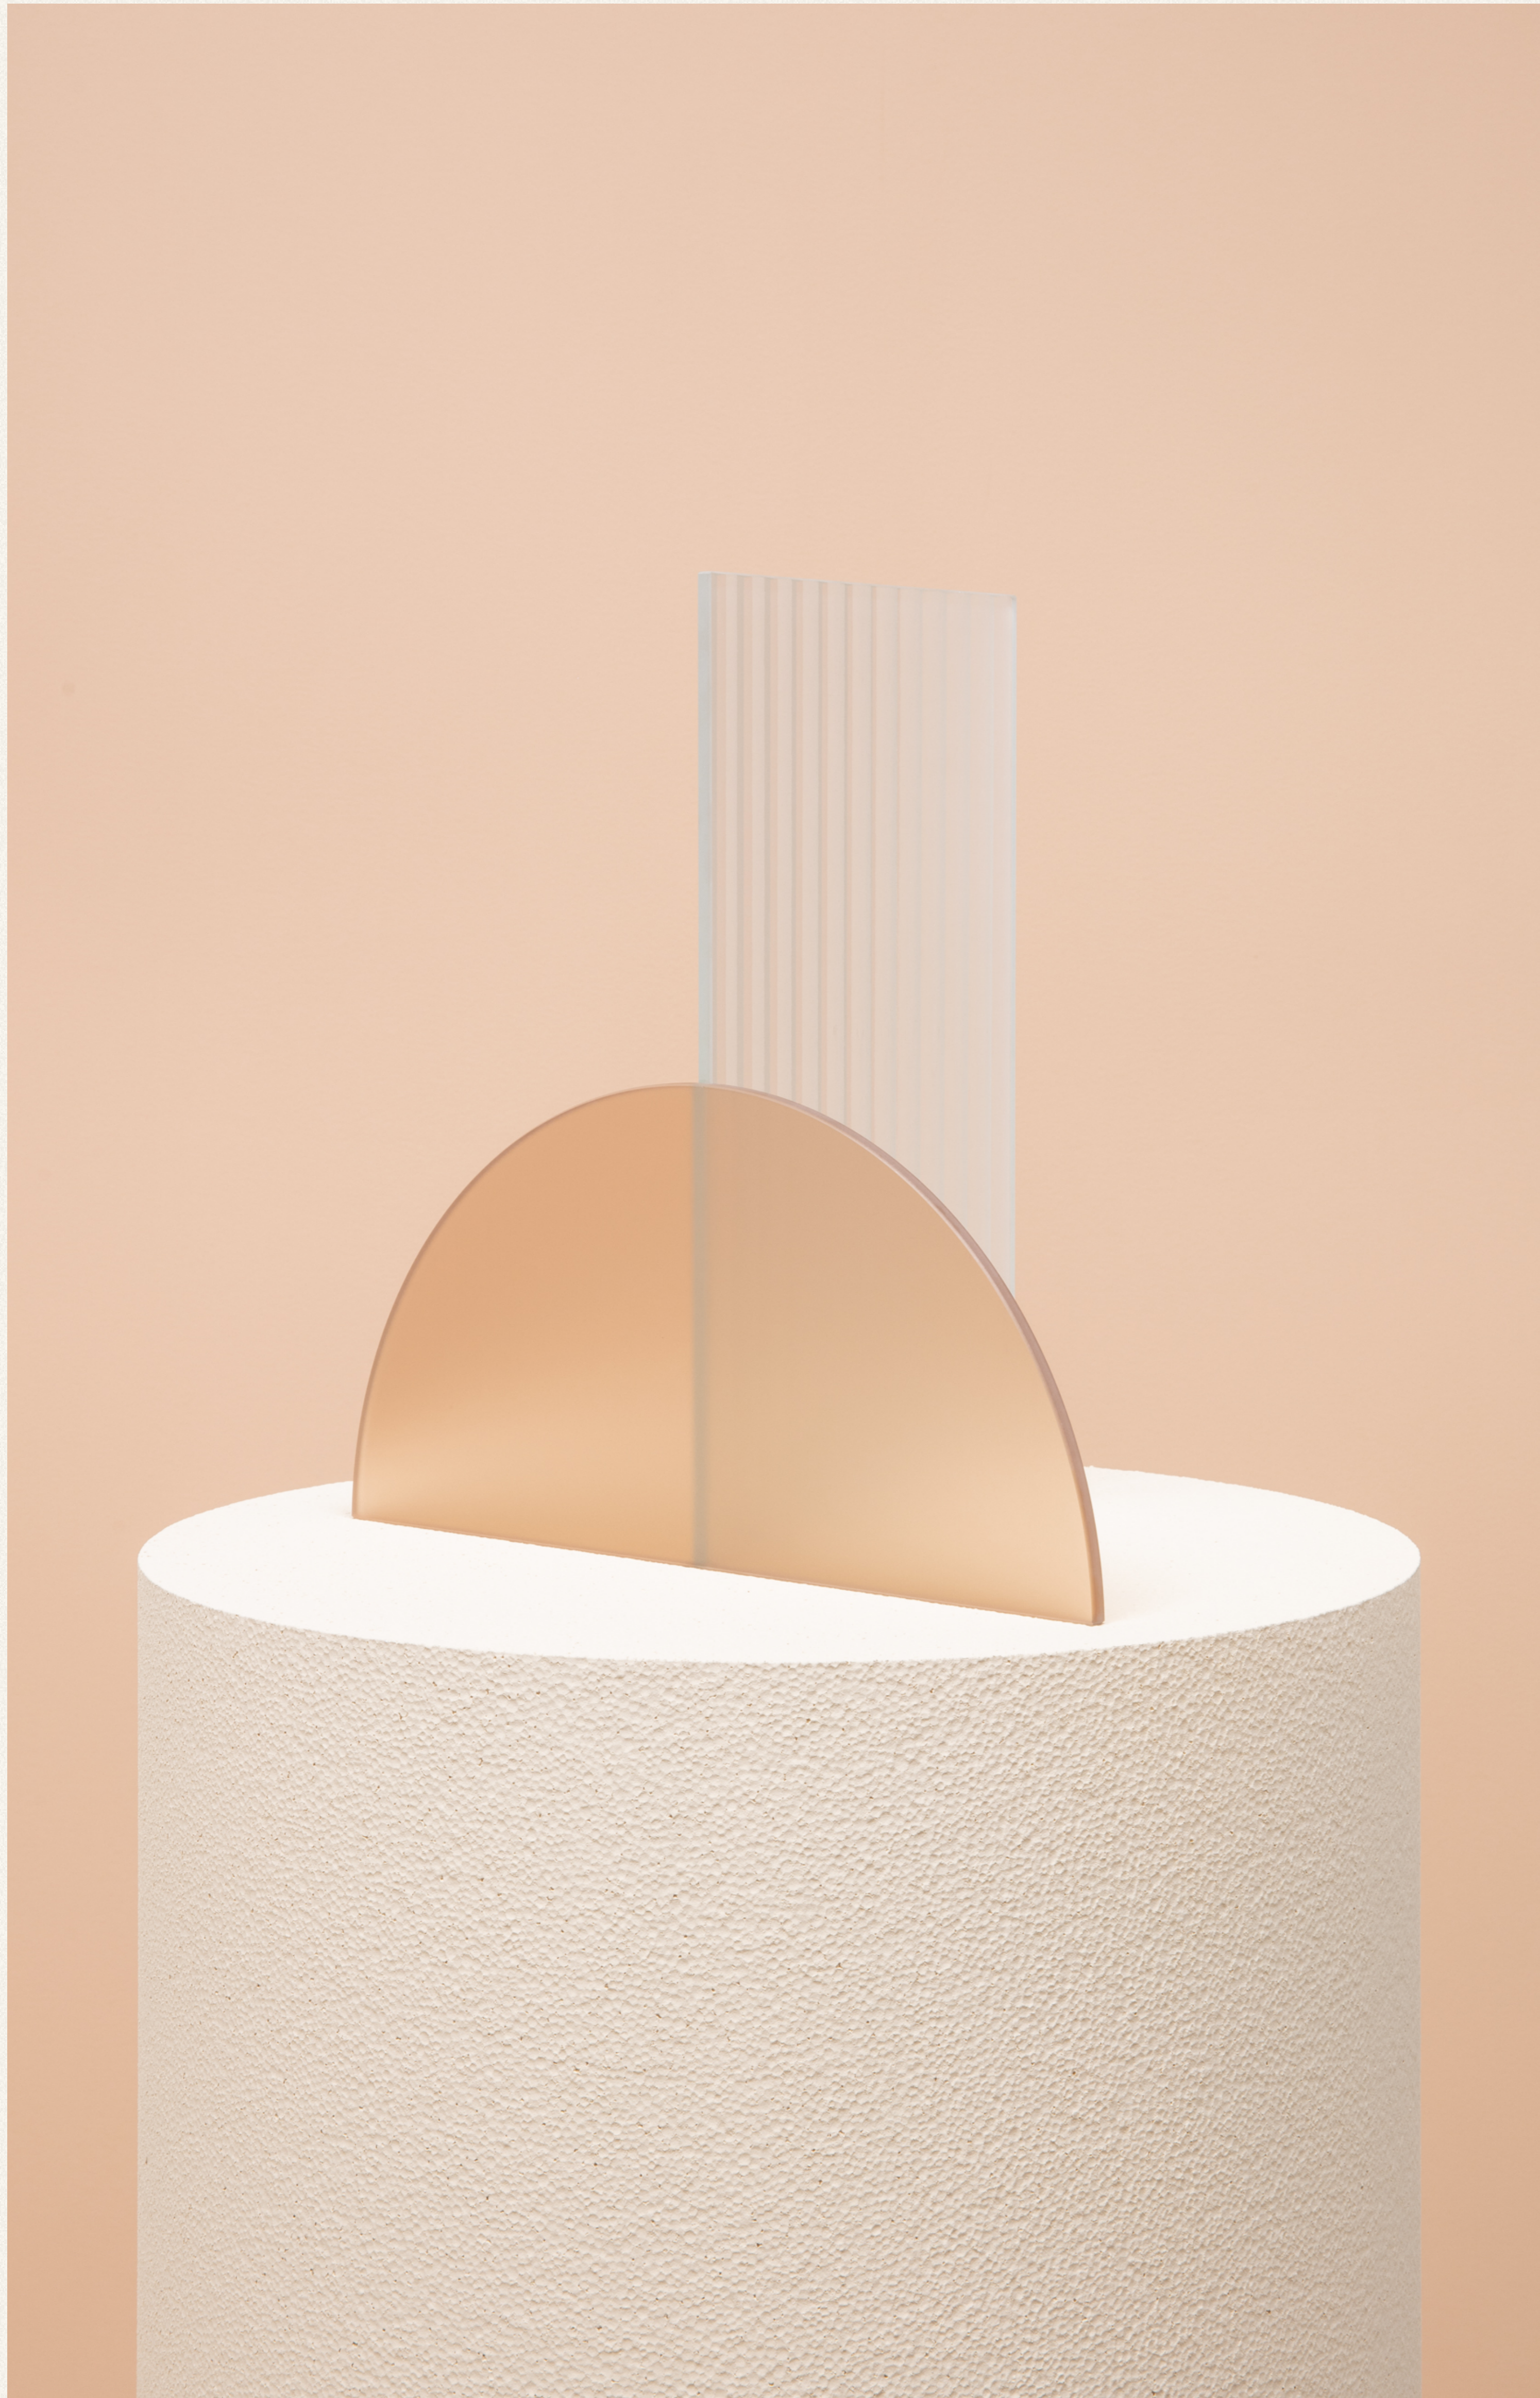

OmniDecor
GLASS DESIGN

intro

sculptures

design Lidia Covello

a tribute to the great masters of
20th century visual aesthetics,
celebrating the bold exploration of
psychic depths and the interplay of
shapes, colors, lines, and surfaces